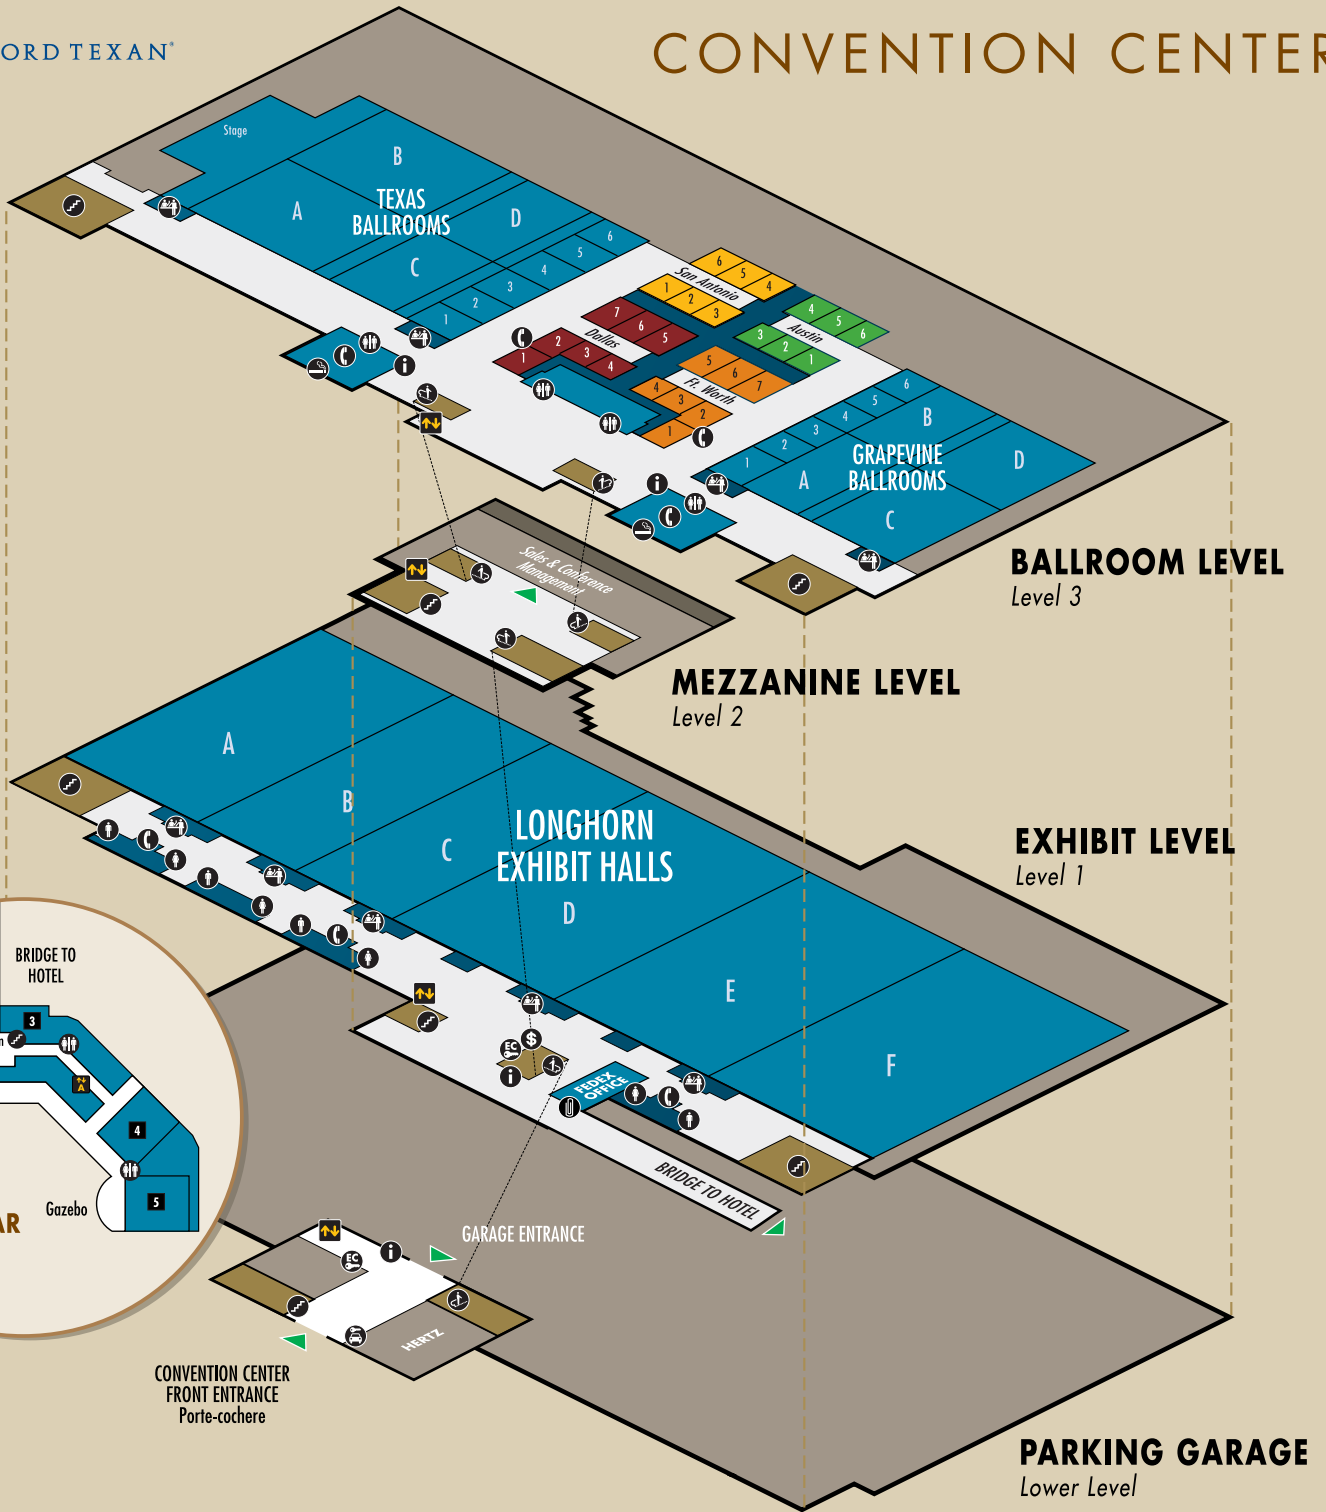

GAYLORD
TEXAN®

● Riverwalk ● Hill Country
● Lone Star ● Convention Center

HOW TO FIND YOUR ROOM

X 3 4 5

LEVEL ROOM #

DIRECTIONS TO....

- BLUEBONNET & PRIMROSE BOARD ROOMS:** Level 4 via Lone Star B Elevators
- APPALOOSA, MUSTANG & PALOMINO:** Level 3 via Lone Star A or B Elevators or Stairs
- GUEST LAUNDRY:** Lower Level via Lone Star B Elevators

PARADISE SPRINGS LEGEND 1 Event Lawn 2 Lazy River 3 Concessions 4 Family Pool and Slide

GLASS CACTUS LEGEND 1 Silver Canyon Foyer 2 VIP Lounge 3 Lounge 4 Dance Floor 5 Deck

HOTEL LEGEND

Elevators	Restrooms	Meeting Rooms	Transportation	Fitness Center / Jogging
ATM	Phones	Registration	Bus	Pool
Dining	Information	Guest Laundry	Taxi	Express Checkout
Cocktails / Bar	Java Coast FINE COFFEES	COCOA BEAN	B Bell Stand	C Concierge
Shopping	1. KIDS KORRAL	2. Old Hickory WINE BAR	3. LONE STAR SUNDRY	
	4. WILLOW CREEK Western Wear	5. Cowboy Pollack JEWELS	6. AMELIA'S	

DIRECTIONS – Additional Meeting Rooms in Hotel Level 1, 3 & 4

1 BLUEBONNET & PRIMROSE BOARD ROOMS:
Level 4 via Lone Star B Elevators 

3 APPALOOSA, MUSTANG & PALOMINO:
Level 3 via Lone Star A  or B  Elevators or Stairs 

5 YELLOW ROSE BALLROOM:
at the Gazebo

2 DEL RIO 1-3 MEETING ROOMS:
Follow Bridge to Hotel, Turn Right at Fountain

4 PECOS 1-4 MEETING ROOMS:
Follow Bridge to Hotel, Turn Left at Fountain

LEGEND

Elevator

Restrooms