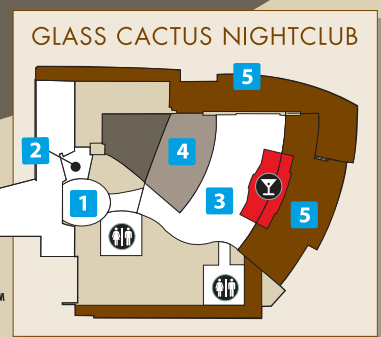

GAYLORD
TEXAN®

● Riverwalk ● Hill Country
● Lone Star ● Convention Center

HOW TO FIND YOUR ROOM

X 3 4 5

LEVEL ROOM #

DIRECTIONS TO....

- BLUEBONNET & PRIMROSE BOARD ROOMS:** Level 4 via Lone Star B Elevators
- APPALOOSA, MUSTANG & PALOMINO:** Level 3 via Lone Star A or B Elevators or Stairs
- GUEST LAUNDRY:** Lower Level via Lone Star B Elevators

PARADISE SPRINGS LEGEND 1 Event Lawn 2 Lazy River 3 Concessions 4 Family Pool and Slide

GLASS CACTUS LEGEND 1 Silver Canyon Foyer 2 VIP Lounge 3 Lounge 4 Dance Floor 5 Deck

HOTEL LEGEND

Elevators	Restrooms	Meeting Rooms	Transportation	Fitness Center / Jogging
ATM	Phones	Registration	Bus	Pool
Dining	Information	Guest Laundry	Taxi	Express Checkout
Cocktails / Bar	Java Coast FINE COFFEES	COCOA BEAN	B Bell Stand	C Concierge
Shopping	1. KIDS KORRAL	2. Old Hickory WINE BAR	3. LONE STAR SUNDRY	
	4. WILLOW CREEK Western Wear	5. Cowboy Pollack JEWELS	6. AMELIA'S	

DIRECTIONS – Additional Meeting Rooms in Hotel Level 1, 3 & 4

1 BLUEBONNET & PRIMROSE BOARD ROOMS:
Level 4 via Lone Star B Elevators 

3 APPALOOSA, MUSTANG & PALOMINO:
Level 3 via Lone Star A  or B  Elevators or Stairs 

5 YELLOW ROSE BALLROOM:
at the Gazebo

2 DEL RIO 1-3 MEETING ROOMS:
Follow Bridge to Hotel, Turn Right at Fountain

4 PECOS 1-4 MEETING ROOMS:
Follow Bridge to Hotel, Turn Left at Fountain

LEGEND

Elevator

Restrooms