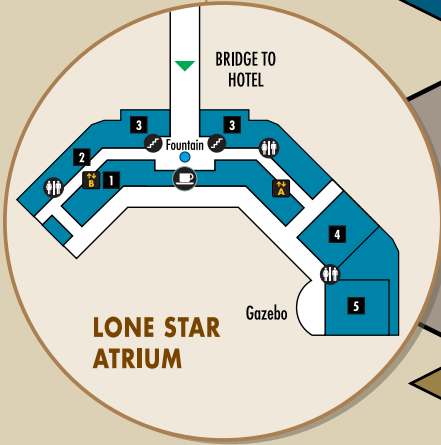

GAYLORD
TEXAN®

● Riverwalk ● Hill Country
● Lone Star ● Convention Center

HOW TO FIND YOUR ROOM

X 3 4 5

LEVEL ROOM #

DIRECTIONS TO....

- BLUEBONNET & PRIMROSE BOARD ROOMS:** Level 4 via Lone Star B Elevators
- APPALOOSA, MUSTANG & PALOMINO:** Level 3 via Lone Star A or B Elevators or Stairs
- GUEST LAUNDRY:** Lower Level via Lone Star B Elevators

PARADISE SPRINGS LEGEND 1 Event Lawn 2 Lazy River 3 Concessions 4 Family Pool and Slide

GLASS CACTUS LEGEND 1 Silver Canyon Foyer 2 VIP Lounge 3 Lounge 4 Dance Floor 5 Deck

HOTEL LEGEND

Elevators	Restrooms	Meeting Rooms	Transportation	Fitness Center / Jogging
ATM	Phones	Registration	Bus	Pool
Dining	Information	Guest Laundry	Taxi	Express Checkout
Cocktails / Bar	Java Coast FINE COFFEES	COCOA BEAN	B Bell Stand	C Concierge
Shopping	1. KIDS KORRAL	2. Old Hickory WINE BAR	3. LONE STAR SUNDRY	
	4. WILLOW CREEK Western Wear	5. Cowboy Pollack JEWELS	6. AMELIA'S	

DIRECTIONS – Additional Meeting Rooms in Hotel Level 1, 3 & 4

1 BLUEBONNET & PRIMROSE BOARD ROOMS:
Level 4 via Lone Star B Elevators 

3 APPALOOSA, MUSTANG & PALOMINO:
Level 3 via Lone Star A  or B  Elevators or Stairs 

5 YELLOW ROSE BALLROOM:
at the Gazebo

2 DEL RIO 1-3 MEETING ROOMS:
Follow Bridge to Hotel, Turn Right at Fountain

4 PECOS 1-4 MEETING ROOMS:
Follow Bridge to Hotel, Turn Left at Fountain

LEGEND

Elevator

Restrooms